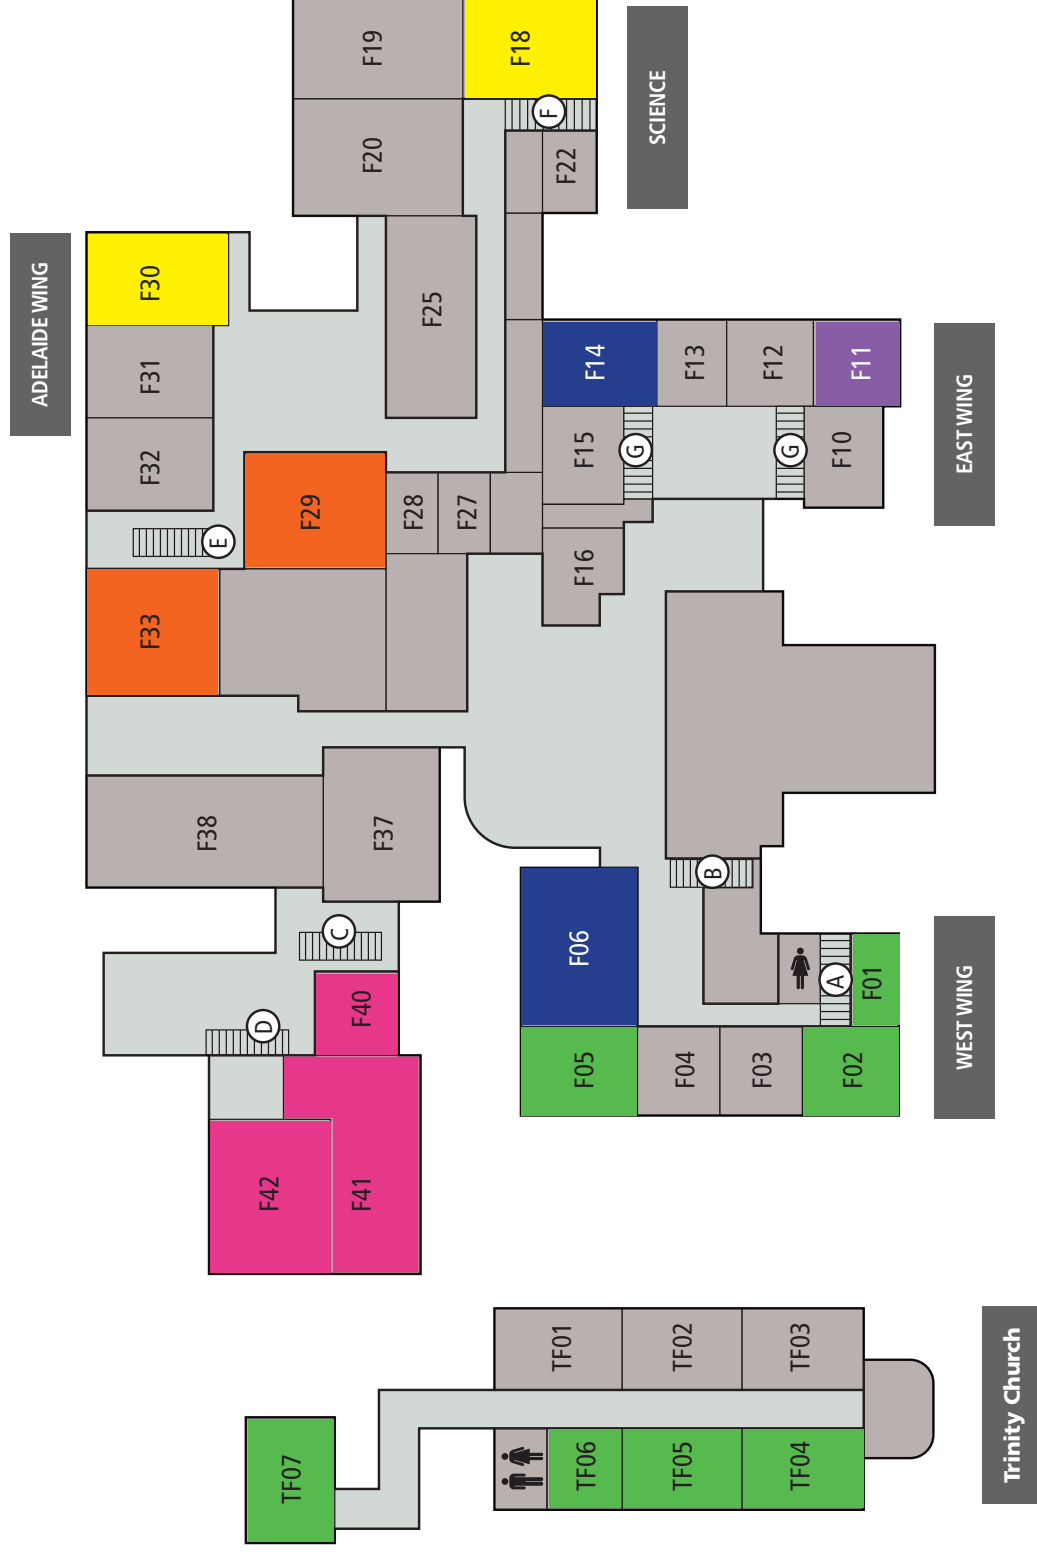

FIRST FLOOR

Subject	Room
Biology / BTEC	F18
Business	F29
Classical Civilisation	F02
Computer Science	F30
Criminology	TF04
Economics	F33
English	TF05
Film Studies	TF06
Fine Art	F40, F41 & F42
Forensic&Criminal Inv.	F18
Graphic Communication	F40, F41 & F42
History & Ancient History	F06
Law	F11
Maths & Further Maths	F14
Media	TF06
Philosophy	F01
Photography	F40, F41 & F42
Politics	F05
Sociology	TF04
Sport & PE	TF07
Textiles	F40, F41 & F42